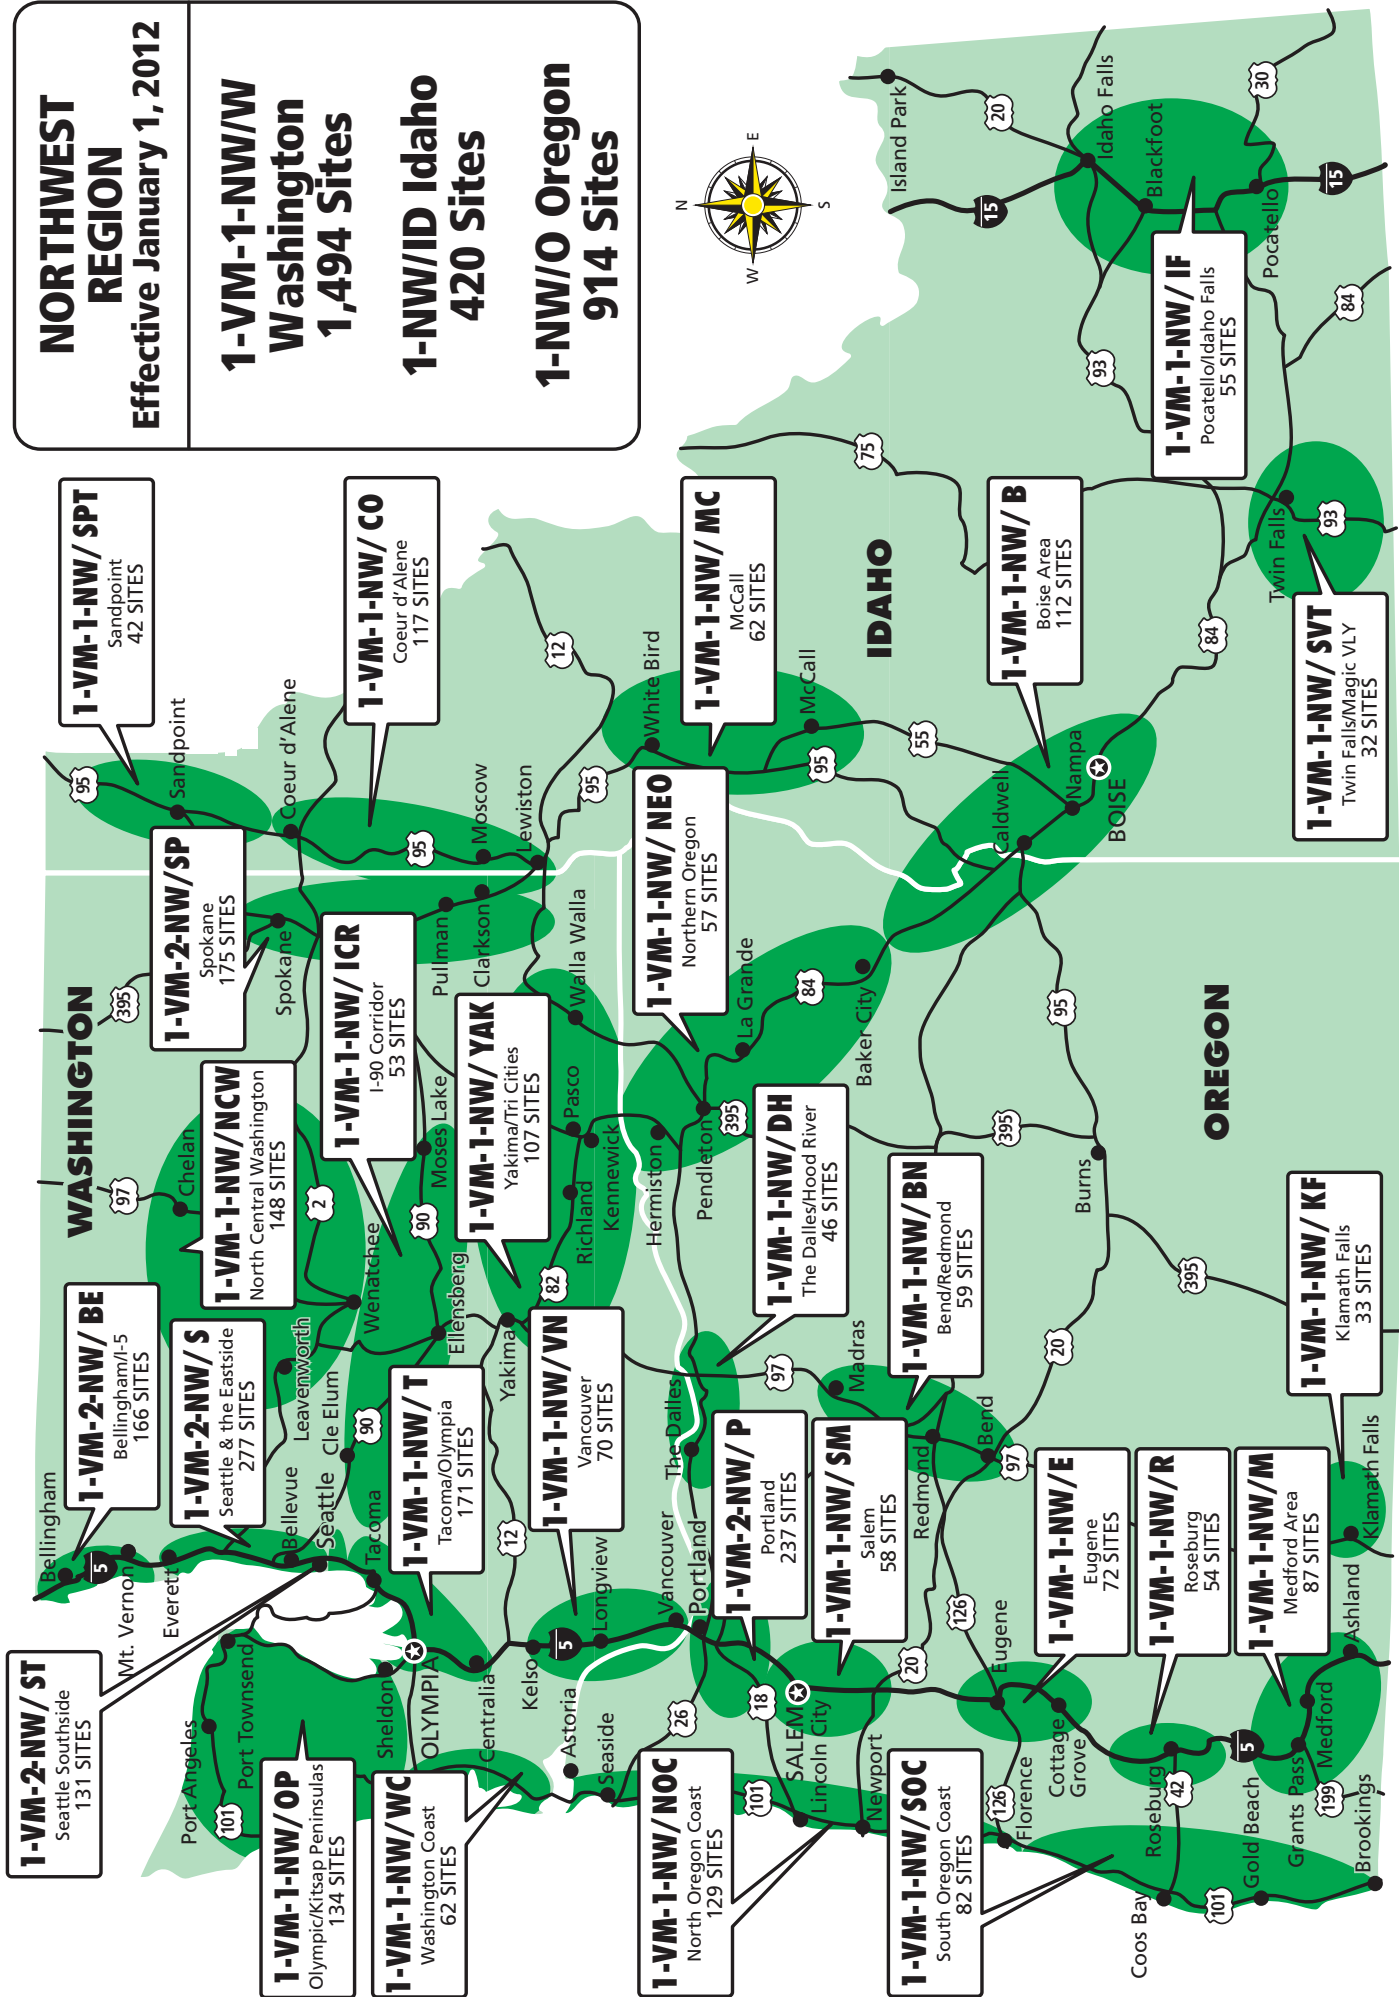

NORTHWEST REGION

Effective January 1, 2012

1-VM-1-NW/W
Washington
1,494 Sites

1-NW/ID Idaho
420 Sites

1-NW/O Oregon
914 Sites